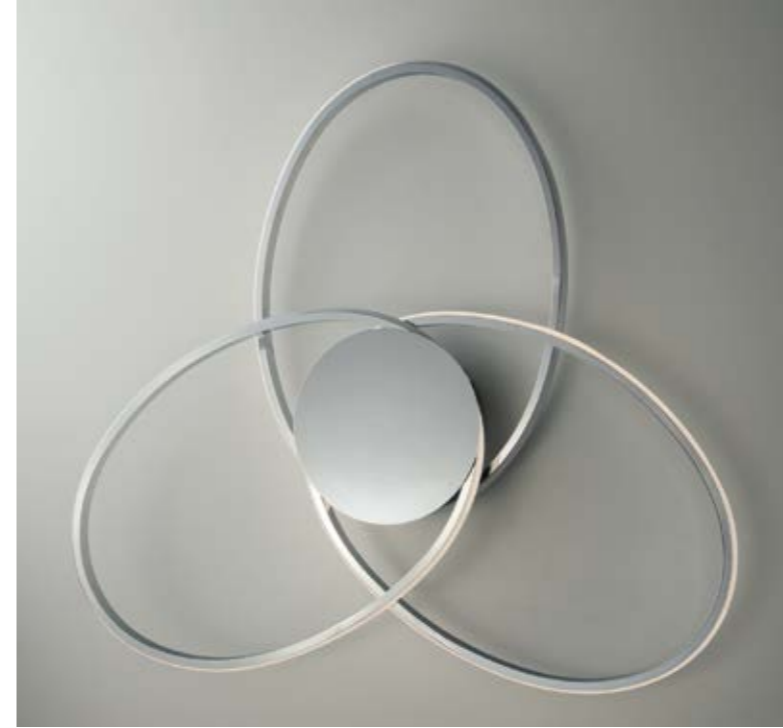

BL227-3PCR
H 8 Cm
Ø 67 Cm
LED 50W
5400 Lumen
4500K